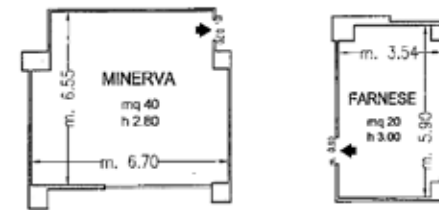

Piano Terra / Ground Floor